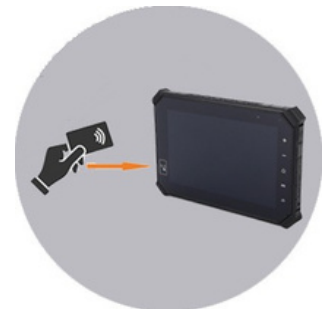

### Vehicle Cradle

- Magnetic mounting mechanism
- Locking the tablet to the cradle via 4 screws or the Kensington key lock
- Includes 1.5m long cable harness with various connectors

### Connectors

- RJ-45 Ethernet connector (optional)
- Video trigger input
- Possibility of various RS-232 connections
- All processed in a wiring harness that can be concealed behind the dashboard

### NFC Front Display

- NFC RFID for reading Mifare / Desfire cards
- Reader on the front of the device, next to screen