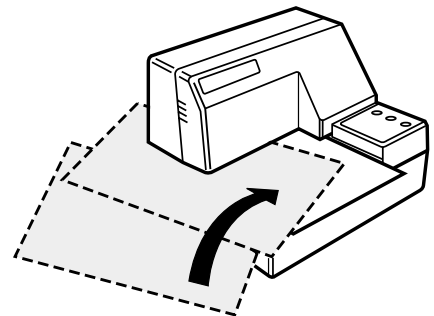

Featuring Unique AutoSide Loading™

Automatic alignment and positioning of slips.